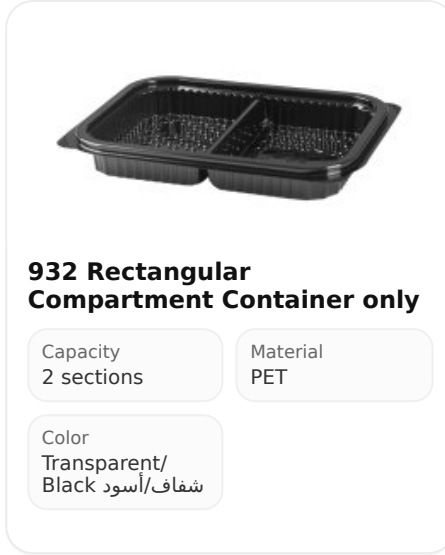

Color
شفاف

906 Lid for Compartment Container

Capacity
N/A

Qty/carton
400

Material
PET

Color
شفاف

932 Rectangular Compartment Container only

Capacity
2 sections