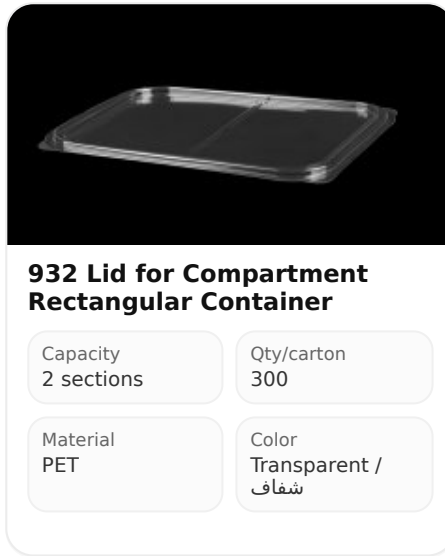

932 Lid for Compartment Rectangular Container

Capacity
2 sections

Qty/carton
300

Material
PET

Color
Transparent /
شفاف