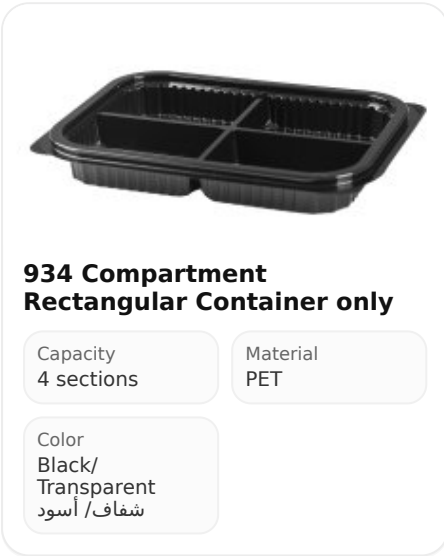

Material
PET

Color
Transparent/
Black شفاف/أسود

933 Compartment Rectangular Container only

Capacity
3 sections

Material
PET

Color
Black/
Transparent
شفاف/أسود

934 Compartment Rectangular Container only

Capacity
4 sections