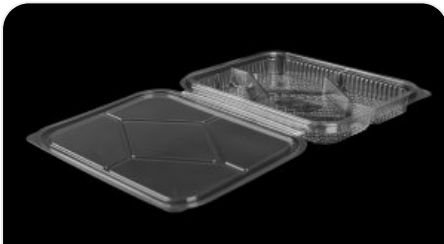

905 Compartment Hinged Lid Container

Capacity
5 sections

Qty/carton
200

Material
PET

Color
شفاف