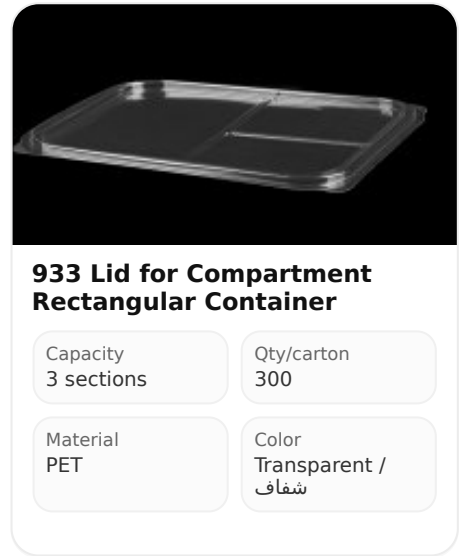

Material
PET

Color
Black/
Transparent
شفاف/أسود

932 Lid for Compartment Rectangular Container

Capacity
2 sections

Qty/carton
300

Material
PET

Color
Transparent /
شفاف

933 Lid for Compartment Rectangular Container