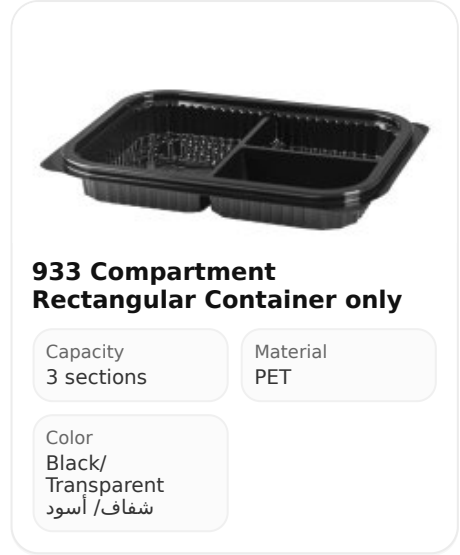

933 Compartment Rectangular Container only

Capacity
3 sections

Material
PET

Color
Black/
Transparent
شفاف/أسود